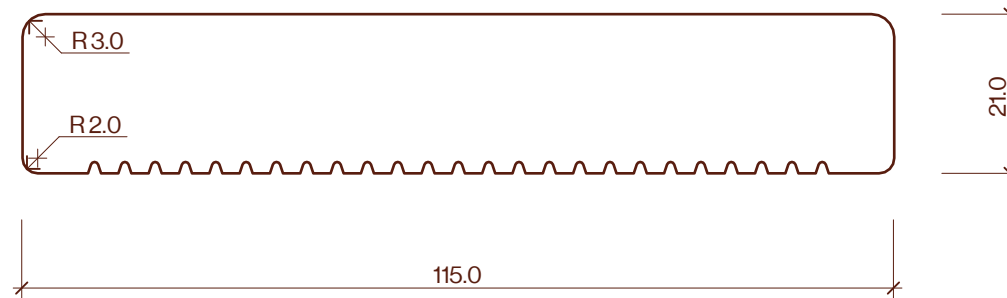

DK14S 115x21mm Profile Drawing

Category	Profile name	Size	Scale
Decking	DK14S	115x21mm	1:1

P +64 9 249 0100
E info@abodo.co.nz
W abodo.co.nz