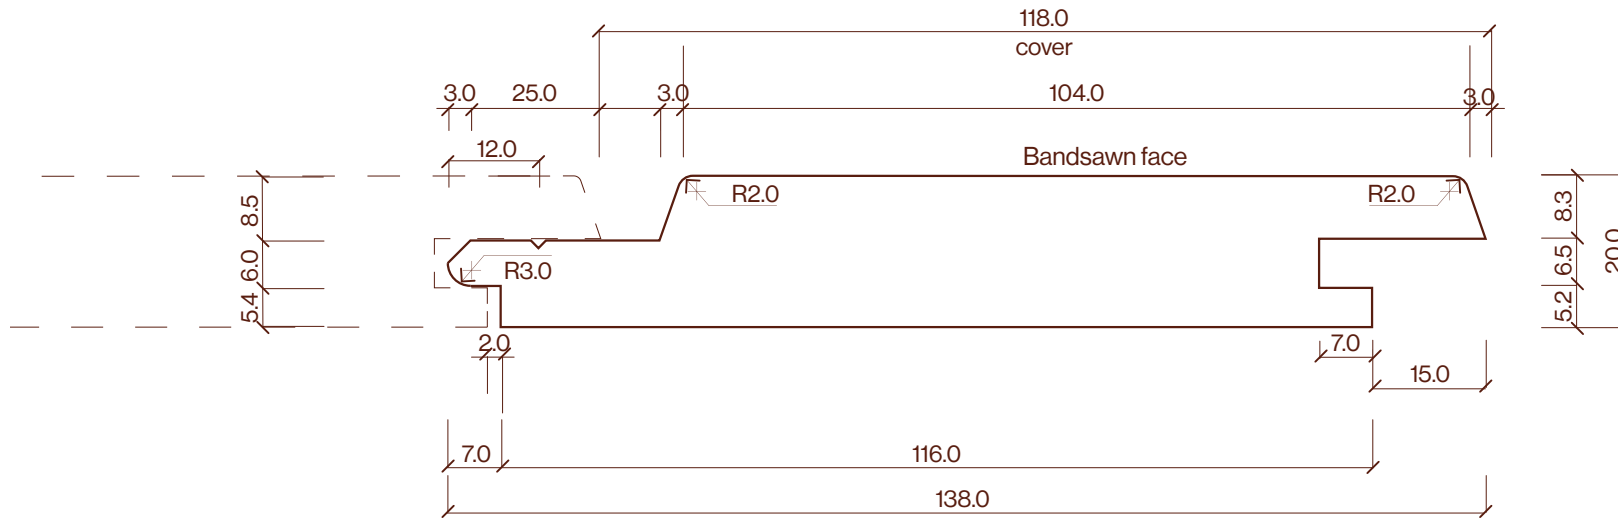

WB10 138x20mm Profile Drawing

Category	Profile name	Size	Scale
Cladding	WB10	138x20mm	1:1

P +64 9 249 0100
E info@abodo.co.nz
W abodo.co.nz