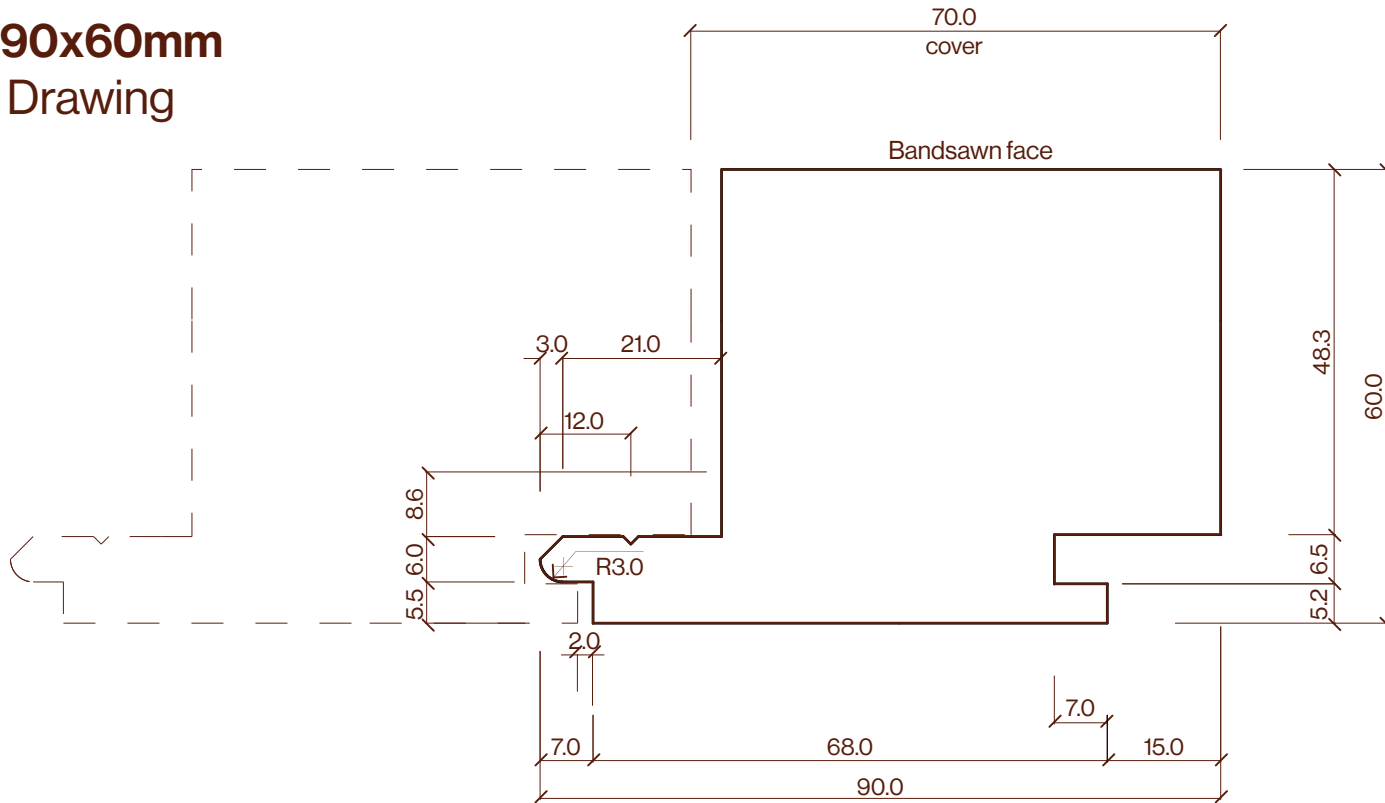

WB12 90x60mm
Profile Drawing

Category	Profile name	Size	Scale
Cladding	WB12	90x60mm	1:1

P +64 9 249 0100
E info@abodo.co.nz
W abodo.co.nz